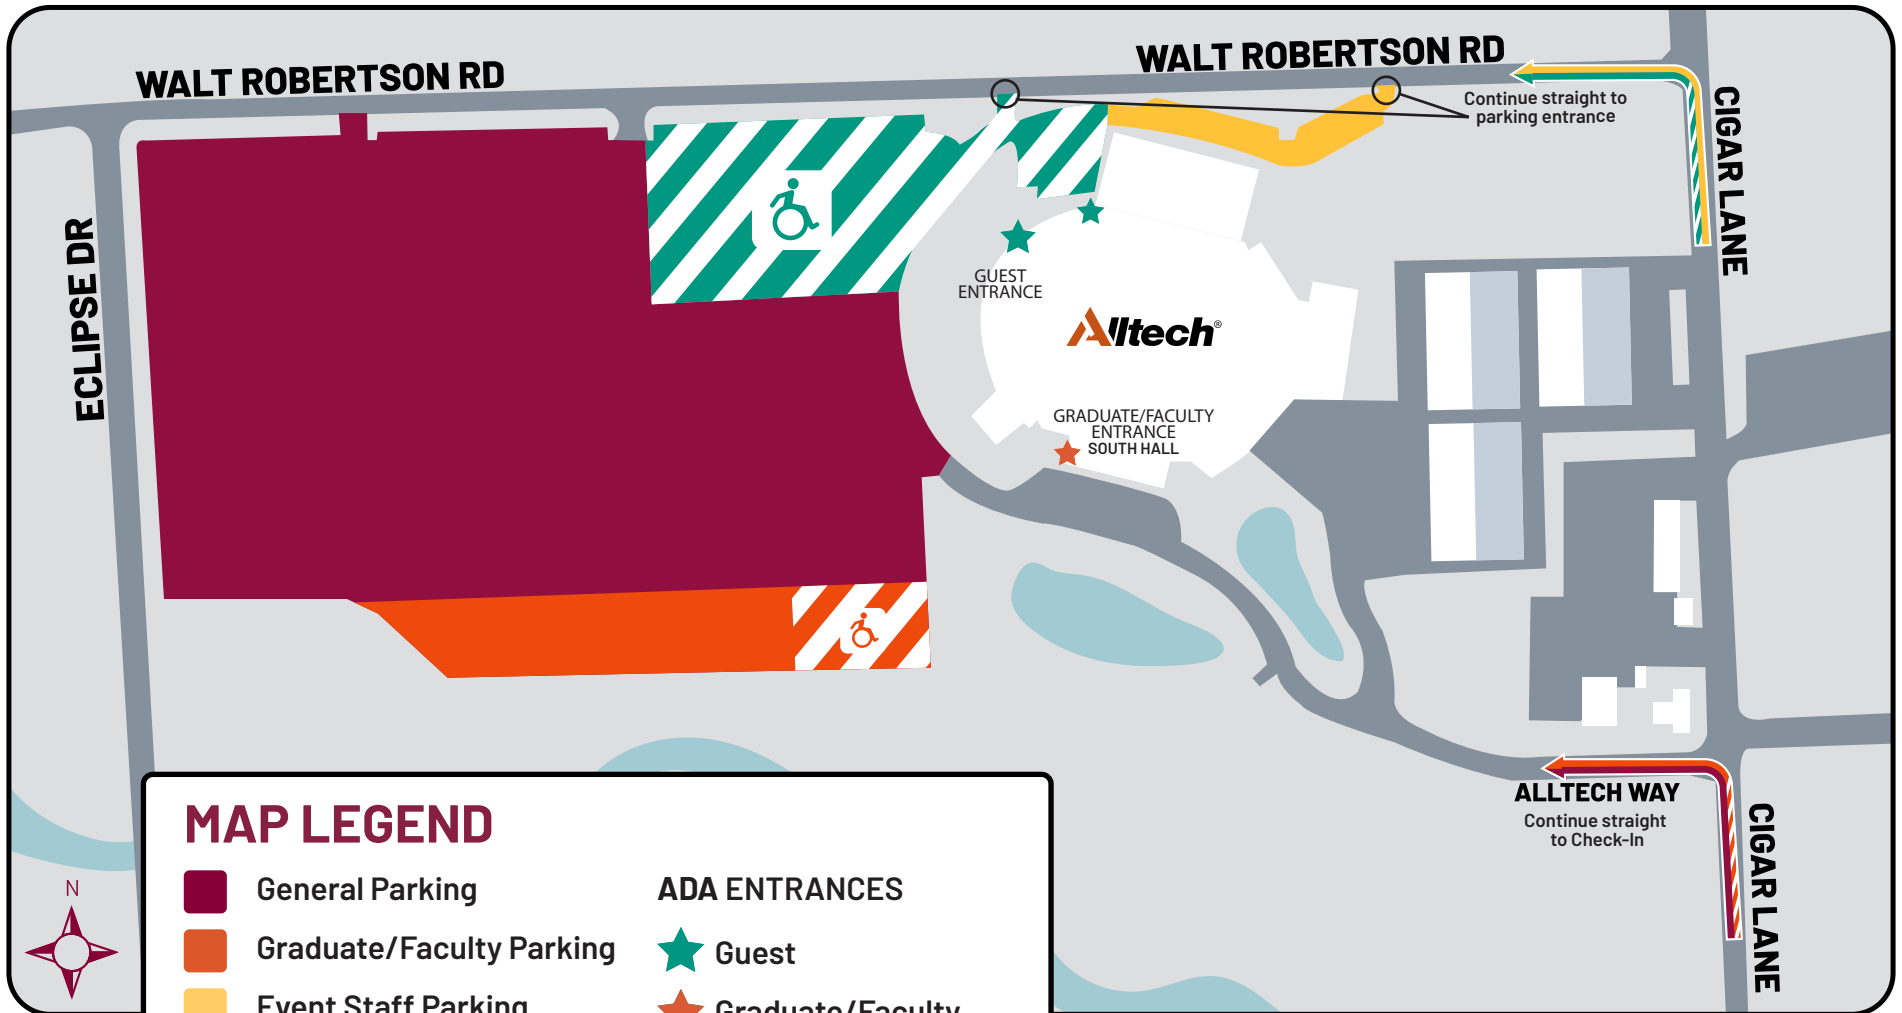

2024 SPRING COMMENCEMENT
ALLTECH ARENA AT THE KENTUCKY HORSE PARK
4089 IRON WORKS PKWY
LEXINGTON, KENTUCKY 40511

MAP LEGEND

General Parking	ADA ENTRANCES
Graduate/Faculty Parking	Guest
Event Staff Parking	Graduate/Faculty
ADA Parking	
ADA Graduate/Faculty Parking	

ROUTES

- [GOOGLE MAPS](#)
- [APPLE MAPS](#)
- [WAZE](#)

Click for redirect to preferred GPS service